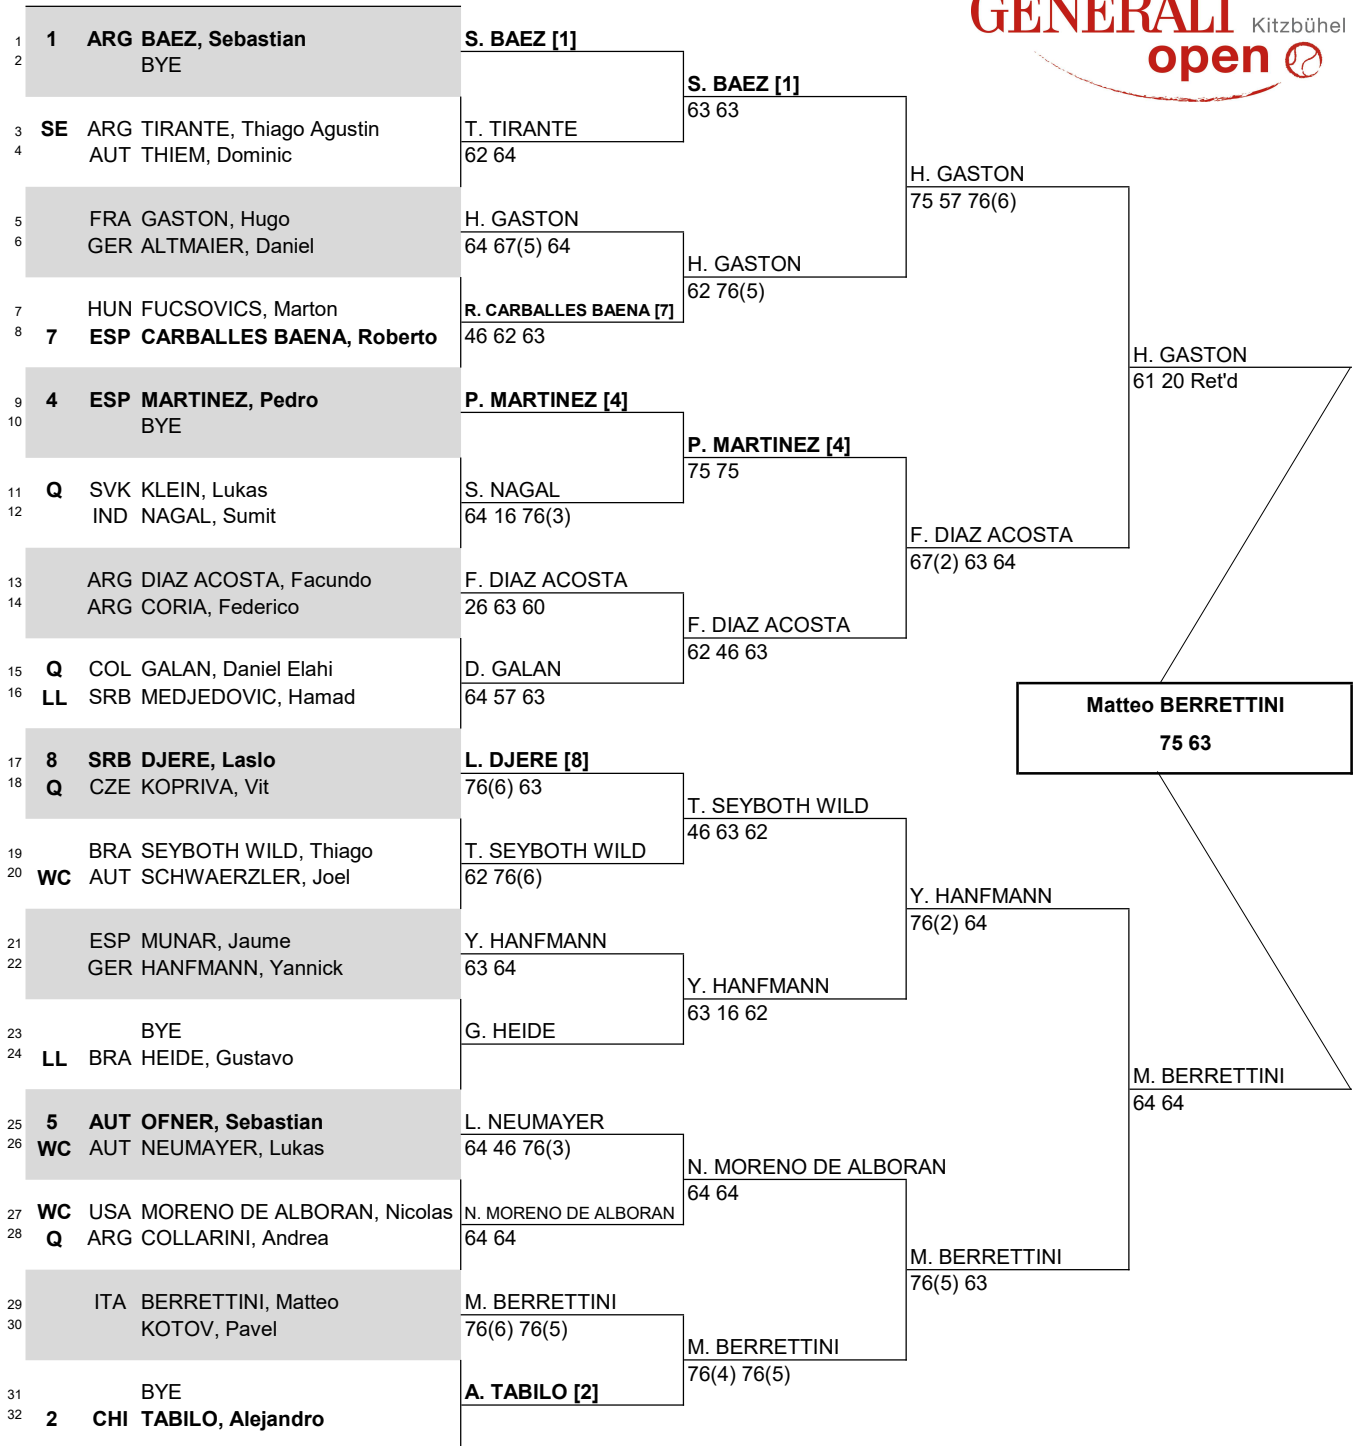

CITY, COUNTRY
Kitzbühel, Austria

TOURNAMENT DATES
22-27 July 2024

SURFACE
Red Clay

TOTAL FINANCIAL COMMITMENT
€ 651,865

STATUS NAT **MAIN DRAW SINGLES**

ATP, Inc. © Copyright 2014

SEEDED PLAYERS		PRIZE MONEY		POINTS	ALTERNATES / LUCKY LOSERS	WITHDRAWALS	
1	BAEZ, Sebastian	19	WINNER	€ 88,125	250	G. Heide (LL)	T. Etcheverry (Low back)
2	TABILO, Alejandro	20	FINALIST	€ 51,400	165	H. Medjedovic (LL)	N. Borges (Abdominal)
3	ETCHEVERRY, Tomas Martin	32	SEMI-FINALIST	€ 30,220	100		
4	MARTINEZ, Pedro	49	QUARTER-FINALIST	€ 17,510	50		
5	OFNER, Sebastian	50	SECOND ROUND	€ 10,165	25		
6	BORGES, Nune	64	FIRST ROUND	€ 6,215	0		
7	CARBALLES BAENA, Roberto	54	FOLLOW LIVE SCORING AT				
8	DJERE, Laslo	57	www.ATPTour.com				
LAST DIRECT ACCEPTANCE AT DEADLINE		Yannik Hanfmann - 95		LAST DIRECT ACCEPTANCE IN DRAW		Yannik Hanfmann - 95 ATP SUPERVISOR(S) Nacho Forcadell / Carlos Sanchez	